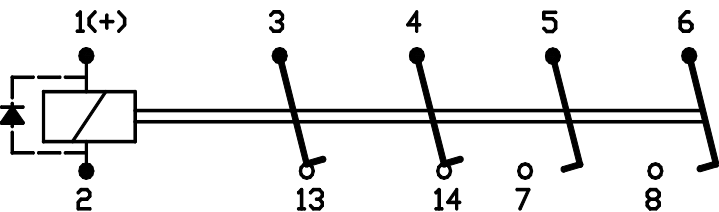

Datasheet

Option X4 for D relays

Country of The Netherlands

Connection Diagram

P.O. Box 7023
3502 KA Utrecht
The Netherlands
T +31 (0)30-288 13 11
F +31 (0)30-289 88 16
E sales@nieaf-smitt.nl
I www.nieaf-smitt.nl

Description

Contacts 5-7 and 6-8 will make before contacts 3-13 and 4-14 will break.
During release, the contacts 3-13 and 4-14 will make before contacts 5-7 and 6-8 will break.

Example: D-X4 220-230 V, 50 Hz

Coil data	Dimensions	Contact data
as D relays	as D relays	as D relays